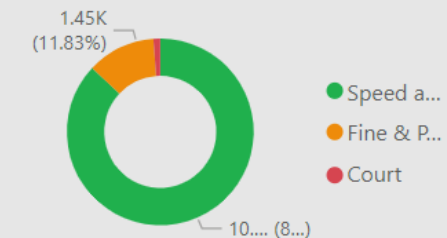

11 10 290 7K

Community Speed Enforcement Officers

CSEO's

• CSEO – Dashboard – 1 January 2023 to 7 May 2024

CSEO Activity Dashboard

Outcomes are dependent on previous convictions and history

10,667.00
No. Speed awareness co...

Activity by Area Board

Activity by CPT

Outcomes

• CSEO – RWB & Cricklade Area - 1 January 2023 to 8 May 2024

CSEO Activity Dashboard

Outcomes are dependent on previous convictions and history

518.00
No. Speed awareness co...