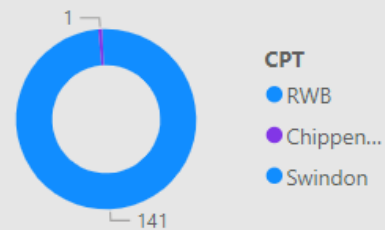

Activity by CPT