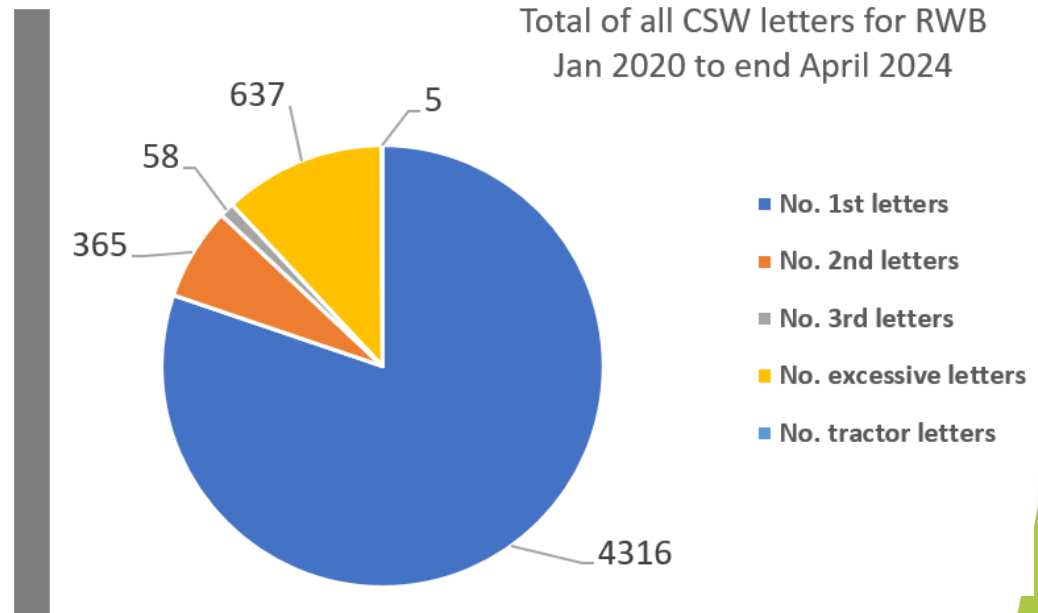

Some examples of careless or inconsiderate driving are:

- overtaking on the inside
- driving too close to another vehicle
- driving through a red light by mistake
- turning into the path of another vehicle
- flashing lights to force other drivers to give way
- misusing lanes to gain advantage over other drivers
- the driver being avoidably distracted by tuning the radio, lighting a cigarette etc
- unnecessarily staying in an overtaking lane
- unnecessarily slow driving or braking
- dazzling other drivers with un-dipped headlights

• Community Road Safety Team; what we do

Community Speed Watch

CSW

• CSW – RWB & Cricklade area - Data since July 2020 to 8 May 2024

Team	No. 1st letters	No. 2nd letters	No. 3rd letters	No. excessive letters	No. tractor letters	Total letters	No. of watches	Average speeders %
Cricklade	2779	270	49	550	1	3649	200	10.7%
Lyneham	1374	84	6	84	4	1552	133	1.9%
Purton	72	7	2	3	0	84	9	1.3%
Royal Wootton Bassett	91	4	1	0	0	96	19	3.1%
Grand Total	4316	365	58	637	5	5381	361	4.3%