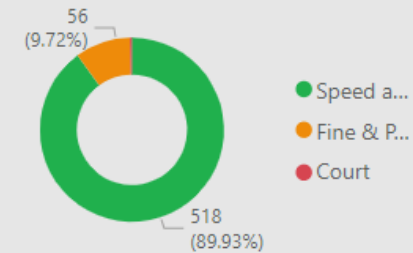

• CSEO – RWB & Cricklade Area - 1 January 2023 to 8 May 2024

CSEO Activity Dashboard

Outcomes are dependent on previous convictions and history

518.00
No. Speed awareness co...

56.00
No. Fine & Points

2.00
No. Court

71
No. of Locations

Location	Year	Month	Speed awareness course	Fine & Points	Court	CPT	Area Board
Cricklade - Spital Lane	2023	April	80.00	10.00	0.00	RWB	RWB
Cricklade - Spital Lane	2024	April	46.00	8.00	0.00	RWB	RWB
Cricklade - Spital Lane (C)	2023	November	39.00	4.00	0.00	RWB	RWB
Cricklade - Spital Lane	2023	November	33.00	4.00	0.00	RWB	RWB
Cricklade - Spital Lane	2023	March	32.00	2.00	0.00	RWB	RWB
Latton C19 THE STREET, LATTON NEAR CROFT CLOSE OPPOSITE GREEN BOX	2024	April	24.00	8.00	1.00	RWB	RWB
Cricklade - Spital Lane	2023	May	20.00	3.00	0.00	RWB	RWB
Cricklade - Spital Lane (C)	2024	March	17.00	0.00	0.00	RWB	RWB
Cricklade - Spital Lane	2024	March	14.00	0.00	0.00	RWB	RWB
Latton - C19 THE STREET, LATTON NEAR CROFT CLOSE OPPOSITE GREEN BOX	2024	March	13.00	0.00	0.00	RWB	RWB
Cricklade - Town Council - High Street (C)	2023	September	12.00	0.00	0.00	RWB	RWB
Cricklade Spital Lane	2024	April	12.00	2.00	0.00	RWB	RWB
Latton - C19 THE STREET	2024	January	9.00	0.00	0.00	RWB	RWB
Cricklade - Calcutt Street	2023	March	8.00	0.00	0.00	RWB	RWB
Total			518.00	56.00	2.00		

Activity by Area Board

Activity by CPT

Outcomes