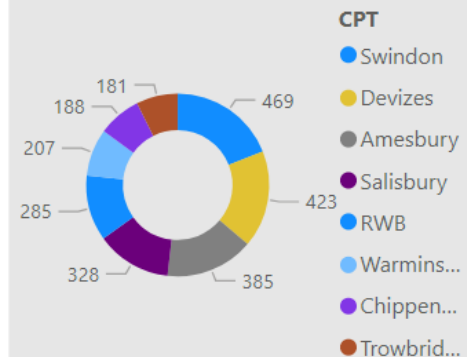

1,450.00
No. Fine & Points

144.00
No. Court

851
No. of Locations

Location	Year	Month	Speed awareness course	Fine & Points	Court	CPT	Area Board
Swindon - Thamesdown Drive	2023	December	251.00	54.00	0.00	Swindon	Swindon
Swindon Queens Drive adjacent with Cambridge Close	2024	April	151.00	26.00	0.00	Swindon	Swindon
Shaw and Whitley - A365 Folly Lane	2023	November	129.00	15.00	0.00	Trowbridge	Melkshar
Swindon - Thamesdown Drive	2024	January	103.00	16.00	0.00	Swindon	Swindon
Wilton - The Avenue	2023	August	102.00	31.00	4.00	Salisbury	South We
Harnham - Lime Kiln Way	2023	November	97.00	11.00	0.00	Salisbury	Salisbury
Cholderton - Church Lane	2023	March	95.00	4.00	1.00	Amesbury	South We
Swindon - Thamesdown Drive	2024	March	94.00	23.00	0.00	Swindon	Swindon
Swindon Queens Drive adjacent with Cambridge Close	2024	March	90.00	13.00	1.00	Swindon	Swindon
Wilton - The Avenue	2023	November	84.00	33.00	8.00	Salisbury	Southern
Cricklade - Spital Lane	2023	April	80.00	10.00	0.00	RWB	RWB
Tilshead - Candown Road	2023	August	78.00	10.00	1.00	Amesbury	Stoneher
Wilton - The Avenue	2024	April	77.00	23.00	6.00	Salisbury	Southern
Coombe Bissett - Deegan House	2023	November	72.00	10.00	0.00	Salisbury	Southern
Total			10,667.00	1,450.00	144.00		

Activity by Area Board

Activity by CPT

Outcomes

• CSEO – RWB & Cricklade Area - 1 January 2023 to 8 May 2024

CSEO Activity Dashboard

Outcomes are dependent on previous convictions and history

518.00
No. Speed awareness co...