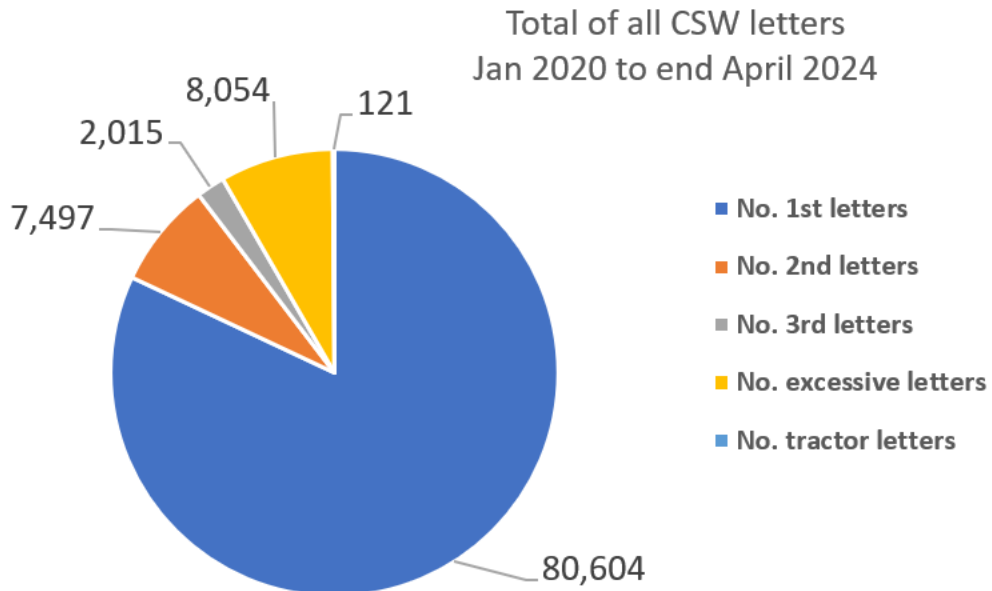

Some examples of careless or inconsiderate driving are:

- overtaking on the inside
- driving too close to another vehicle
- driving through a red light by mistake
- turning into the path of another vehicle
- flashing lights to force other drivers to give way
- misusing lanes to gain advantage over other drivers
- the driver being avoidably distracted by tuning the radio, lighting a cigarette etc
- unnecessarily staying in an overtaking lane
- unnecessarily slow driving or braking
- dazzling other drivers with un-dipped headlights

• Community Road Safety Team; what we do

Community Speed Watch

CSW

• CSW – RWB & Cricklade area - Data since July 2020 to 8 May 2024

Team	No. 1st letters	No. 2nd letters	No. 3rd letters	No. excessive letters	No. tractor letters	Total letters	No. of watches	Average speeders %
Cricklade	2779	270	49	550	1	3649	200	10.7%
Lyneham	1374	84	6	84	4	1552	133	1.9%
Purton	72	7	2	3	0	84	9	1.3%
Royal Wootton Bassett	91	4	1	0	0	96	19	3.1%
Grand Total	4316	365	58	637	5	5381	361	4.3%